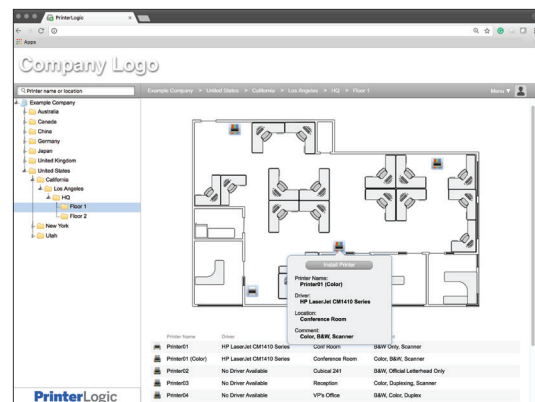

End-User Self-Service Portal