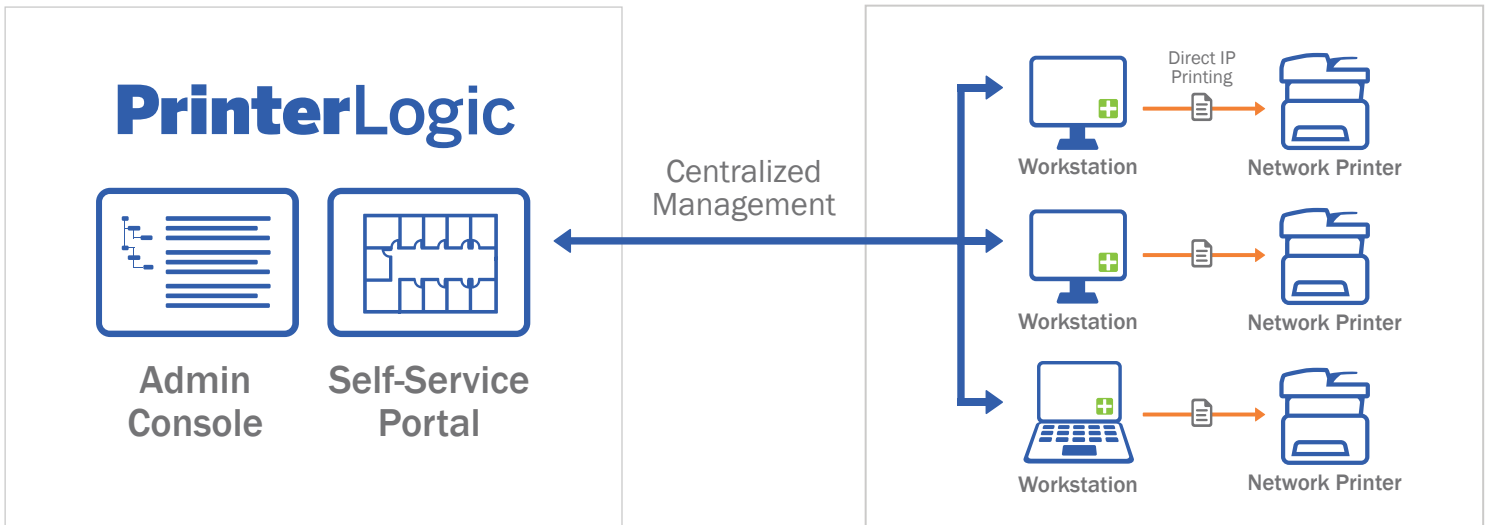

# ELIMINATE PRINT SERVERS

Data Center

Corporate or Branch Office

- Centralized Print Management
- Self-Service Printer Installation
- Print Job Auditing & SNMP Monitoring
- Simplified VDI/Remote Session Printing
- Pull/Follow & Secure Printing
- Mobile, BYOD & Guest Printing

"After evaluating nine competitive solutions, we can clearly say PrinterLogic's solution is the best on the market. It saved us money, time and frustration—all while improving print services for our employees."

# Product Overview

PrinterLogic's web-based application eliminates print servers and delivers a single integrated platform that increases functionality and lowers cost. It also reduces headaches and saves valuable time by giving you centralized management over your entire print environment, while empowering end users to install their own printers.

## Simplified Remote Session and VDI Printing Environments

- Auto-deploy printers in sessions based on IP address of endpoint device
- Instantly create printers in the sessions and speed up login times
- Leverage VDI compression for print jobs across the WAN