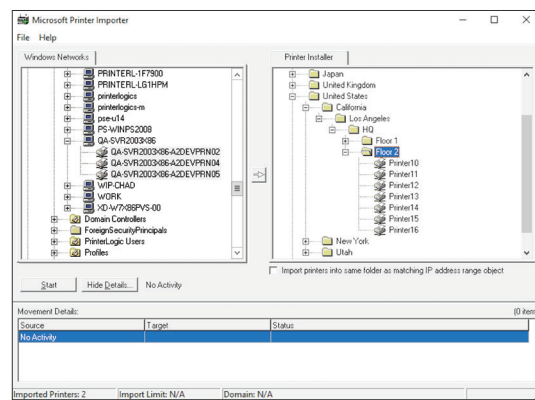

## Pull/Follow and Secure Printing

- Ensure print jobs are not released until the user is at printer to pick them up
- Release print jobs to any printer authorized to receive pull print jobs
- Utilize a browser, badge/card scanner or embedded control panel to release print jobs

## Mobile, BYOD & Guest Printing

- Print natively from Android, iOS and Chromebook
- On- or off-network direct email-to-print functionality
- No software to install on device or additional printers needed

Admin Console

End-User Self-Service Portal

Import Utility

Download a **FREE 30-DAY TRIAL** at:  
[PrinterLogic.com](http://PrinterLogic.com)

**PrinterLogic**