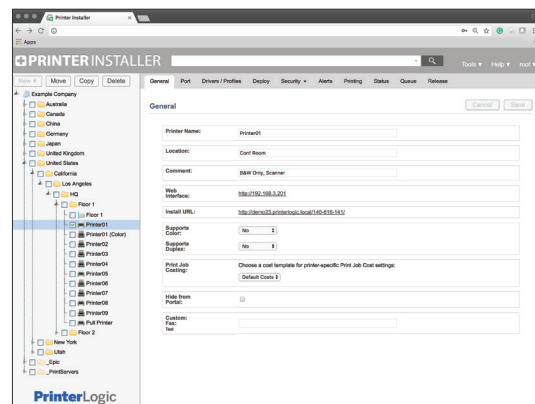

Self-Service Printer Installation Portal

- Empower end-users to self-install printers with a single click
- Provide optional floor plan maps to help locate and install printers
- Significantly reduce the number of help desk calls

Print Job Auditing and SNMP Monitoring

- Generate reports to proactively control costs and manage resources
- Track and audit print jobs by user, department, job title or printer
- Tie actual cost of printing to usage data
- Monitor physical printer statuses through SNMP
- Share print usage and costs with department managers

Simplified Remote Session and VDI Printing Environments

- Auto-deploy printers in sessions based on IP address of endpoint device
- Instantly create printers in the sessions and speed up login times
- Leverage VDI compression for print jobs across the WAN

Pull/Follow and Secure Printing

- Ensure print jobs are not released until the user is at printer to pick them up
- Release print jobs to any printer authorized to receive pull print jobs
- Utilize a browser, badge/card scanner or embedded control panel to release print jobs

Mobile, BYOD & Guest Printing

- Print natively from Android, iOS and Chromebook
- On- or off-network direct email-to-print functionality
- No software to install on device or additional printers needed

Admin Console