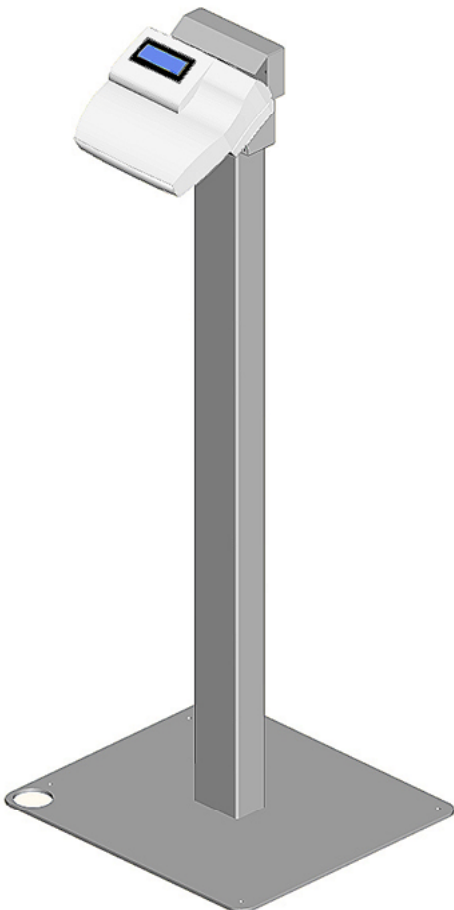

# Equitrac PageCounter® (EPC)

Mounting Options

Document Ref: 000700002(A)  
Issue Date: 09/03/06

X Central LLC  
2344 Vineyard place  
Boulder, CO 80304  
Ph: 720-524-1881  
Fax: 720-565-0131  
[www.x-central.com](http://www.x-central.com)

PageCounter Terminal

PageCounter Terminal with  
Optional Keyboard

EPC Support

Part Number:  
010702200

Presents the EPC at the correct angle.  
Conceals and protects the connectors  
at the rear of the unit.

Can be desk/wall mounted.

Support Mounting Column

Part Number:  
010700600

Can be added to the EPC support to  
provide a floor standing solution.

Cabling is concealed within the column.